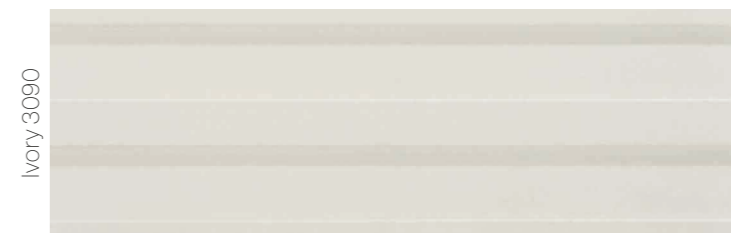

Gravial

Linear grooved surface for a special statement on the facade

**SWISS
pearl®**

Swisspearl Gravial

Rich contrast, unique interplay of light and shadow

Gravial is a large format fiber cement panel with a linear, geometrical grooved surface. Depending on the position and incident daylight, Gravial offers a rich contrast and unique interplay of light and shadow. It is perfect for making a special statement on both the interior and exterior of a building.

For a detailed summary of the sizing and color options,
please refer to our delivery program.

Colors

A standard range of 6 colors.

Installation

The whole range with face or concealed fastening.

Crystal 125

Granite 624

Amber 723

Anthracite 3020

Ivory 3090

Ivory 3099

Swisspearl
CH-8867 Niederurnen
T: +41 55 617 11 60
info@swisspearl.com

www.swisspearl.com

Member of the
Swisspearl Group